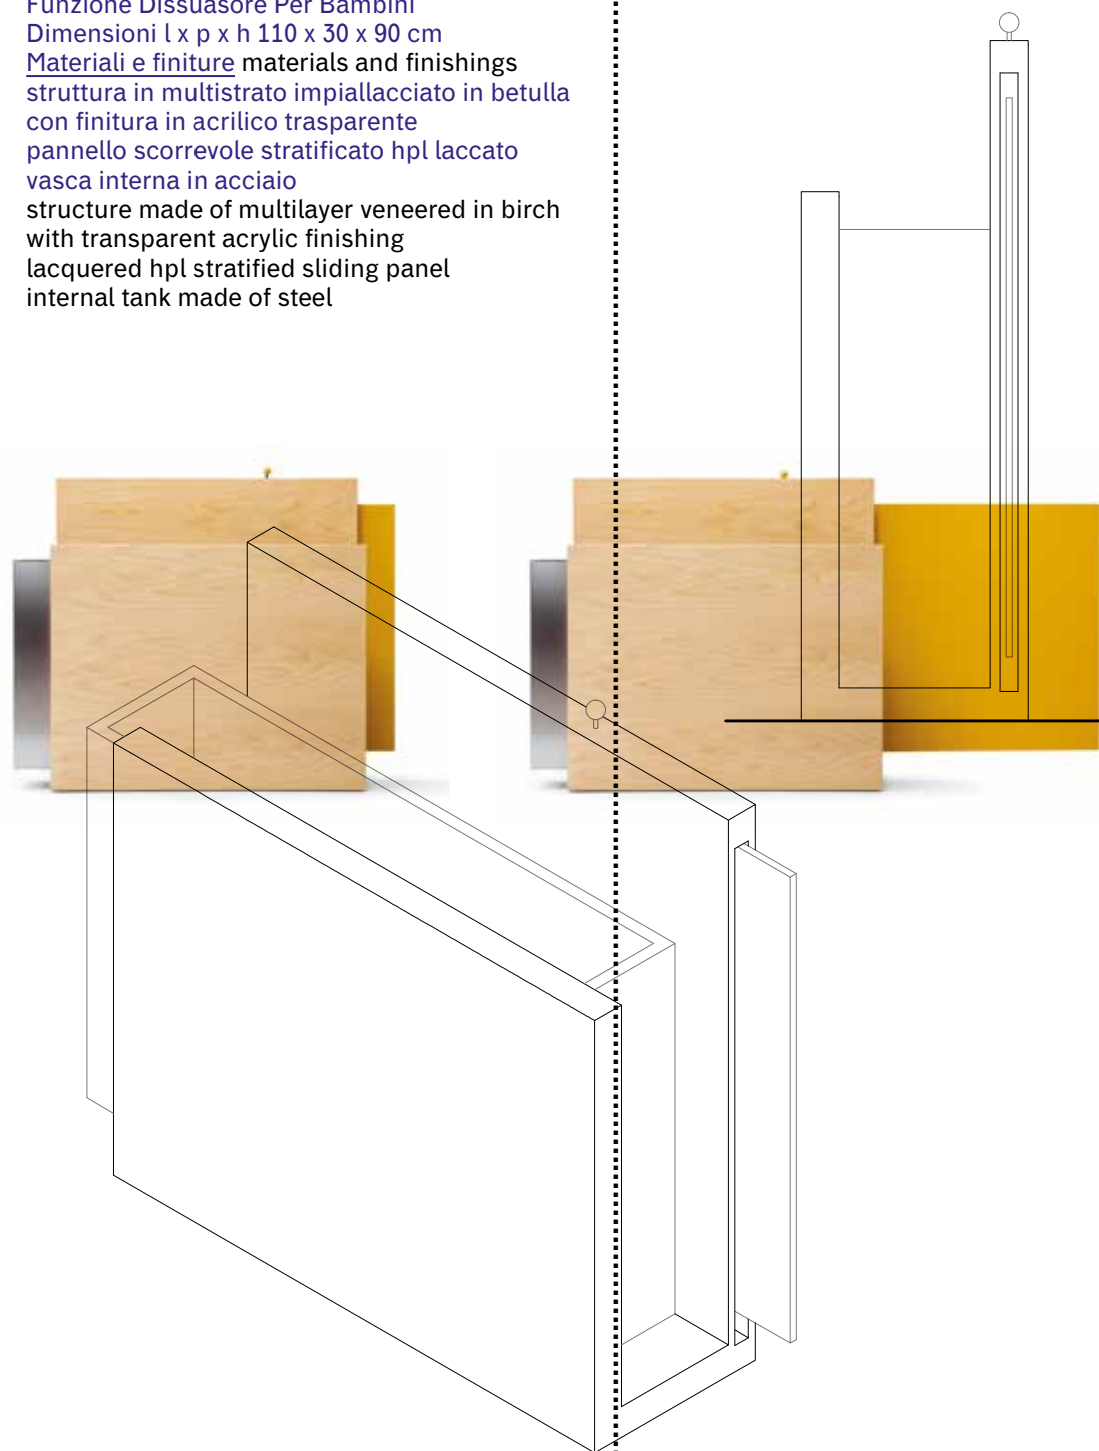

When a child grows up and starts crawling and then walking, he is ready to explore his environment. But is the space around him equally prepared? Usually not and what was once a normal home bustle, becomes an obstacle course. Stairs, corridors, kitchens and bathrooms are areas of the house that can hide many hidden danger for a baby and adults cannot always monitor and block the passage. Not to mention pets that sometimes have to stay at a safe distance or puppies that are often just like children. Mammina is a bollard that allows to close an access and delimit an area of the house. Finally, however, it is a threshold that represents not only a limit, but also a furnishing opportunity. No longer a fixed small gate or a piece of furniture placed crosswise, as a compromise badly managed, but a real piece of furniture designed for this objective and multifunctional at the same time. Mammina, in fact, contains an internal metal shelf that can accommodate plants, but also books and objects of different types. Giving a ban (of access) has never been so wonderful.

Dimensioni l x p x h 110 x 30 x 90 cm

Materiali e finiture materials and finishings

struttura in multistrato impiallacciato in betulla

con finitura in acrilico trasparente

pannello scorrevole stratificato hpl laccato

vasca interna in acciaio

structure made of multilayer veneered in birch

with transparent acrylic finishing

lacquered hpl stratified sliding panel

internal tank made of steel

child safety gate
designed by vincenzo castellana