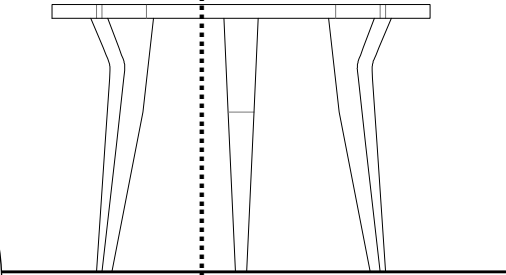

tabuli

coffee table
designed by vincenzo castellana

tabuli

A coffee table that behaves like the cell of a beehive, because togetherness makes strength and this is known by bees as much as designers and architects! This low table is a single support, but it also creates a possible wider configuration, if different parts are associated. Tabuli's strength is that of the module that can be consolidated, where the primary geometry becomes a combinable effect, also thanks to the different possibilities of colour. Each table has three legs, positioned in the middle of the side, so when the tables bump into each other, the legs of one seem to complete the support of the other one and everything takes its exact location. Tabuli also has the shape of the city where it was born: Grammichele is one of the two hexagonal urban schemes in Italy, a rare and magical place for this too.

tavolo basso
progettato da vincenzo castellana

tabuli

Codice code 001
Designer Vincenzo Castellana
Nome prodotto name TABULI
Funzione Tavolo Basso coffee table
Dimensioni l x p x h 43,3 x 50 x 35,3 cm
Materiali e finiture materials and finishings
ripiano orizzontale in Valchromat (giallo / nero /
verde) e gambe in rovere massello con finitura in
acrilico trasparente
horizontal top in Valchromat (yellow / black /
green) and legs in solid oak with transparent
acrylic finishing