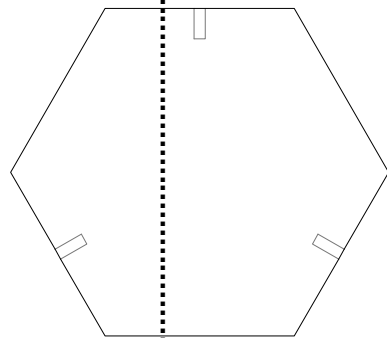

tabuli

coffee table
designed by vincenzo castellana

tabuli

A coffee table that behaves like the cell of a beehive, because togetherness makes strength and this is known by bees as much as designers and architects! This low table is a single support, but it also creates a possible wider configuration, if different parts are associated. Tabuli's strength is that of the module that can be consolidated, where the primary geometry becomes a combinable effect, also thanks to the different possibilities of colour. Each table has three legs, positioned in the middle of the side, so when the tables bump into each other, the legs of one seem to complete the support of the other one and everything takes its exact location. Tabuli also has the shape of the city where it was born: Grammichele is one of the two hexagonal urban schemes in Italy, a rare and magical place for this too.

tavolo basso
progettato da vincenzo castellana

tabuli

Codice code 001
Designer Vincenzo Castellana
Nome prodotto name TABULI
Funzione Tavolo Basso coffee table
Dimensioni l x p x h 43,3 x 50 x 35,3 cm
Materiali e finiture materials and finishings
ripiano orizzontale in Valchromat (giallo / nero /
verde) e gambe in rovere massello con finitura in
acrilico trasparente
horizontal top in Valchromat (yellow / black /
green) and legs in solid oak with transparent
acrylic finishing